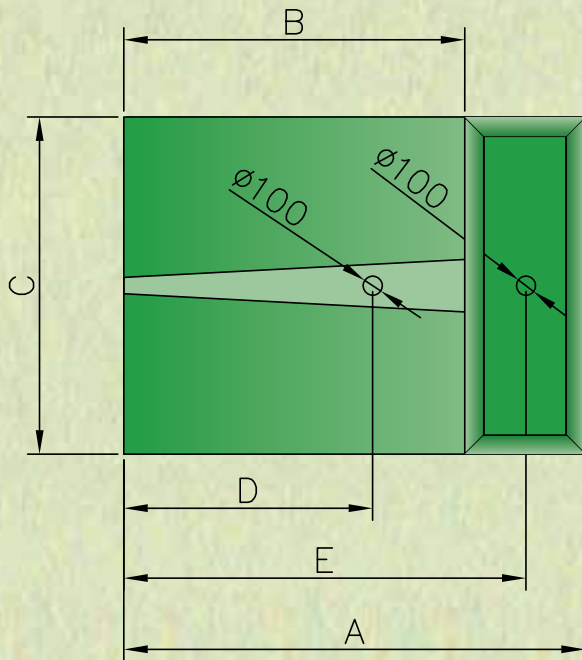

AGRITECH[®] s.r.l.

FIBERGLASS SLURRY TRAYS - MOD. AGRIBAC
BACS A LISIER - MOD. AGRIBAC
GFK-GÜLLEWANNEN - TYP AGRIBAC

	A	B	C	D	E	F	G
TYPE A	2410	1780	1760	1300	2100	170	270
TYPE B	2610	1980	1760	1760	2300	150	250

FIBERGLASS SLURRY TRAYS MOD. AGRIBAC

BACS A LISIER MOD. AGRIBAC

GFK-GÜLLEWANNEN TYP AGRIBAC

Agritech is pleased to present its new slurry trays for farrowing crates mod. "Agribac".

Being made in reinforced and gelcoated fiberglass, they are light and extremely durable. Easy to install and to clean, the slurry trays of Agritech are made to resist aggressive liquids. For large demands, Agritech can design and supply slurry trays with shapes and dimensions tailored to customers' requirements.